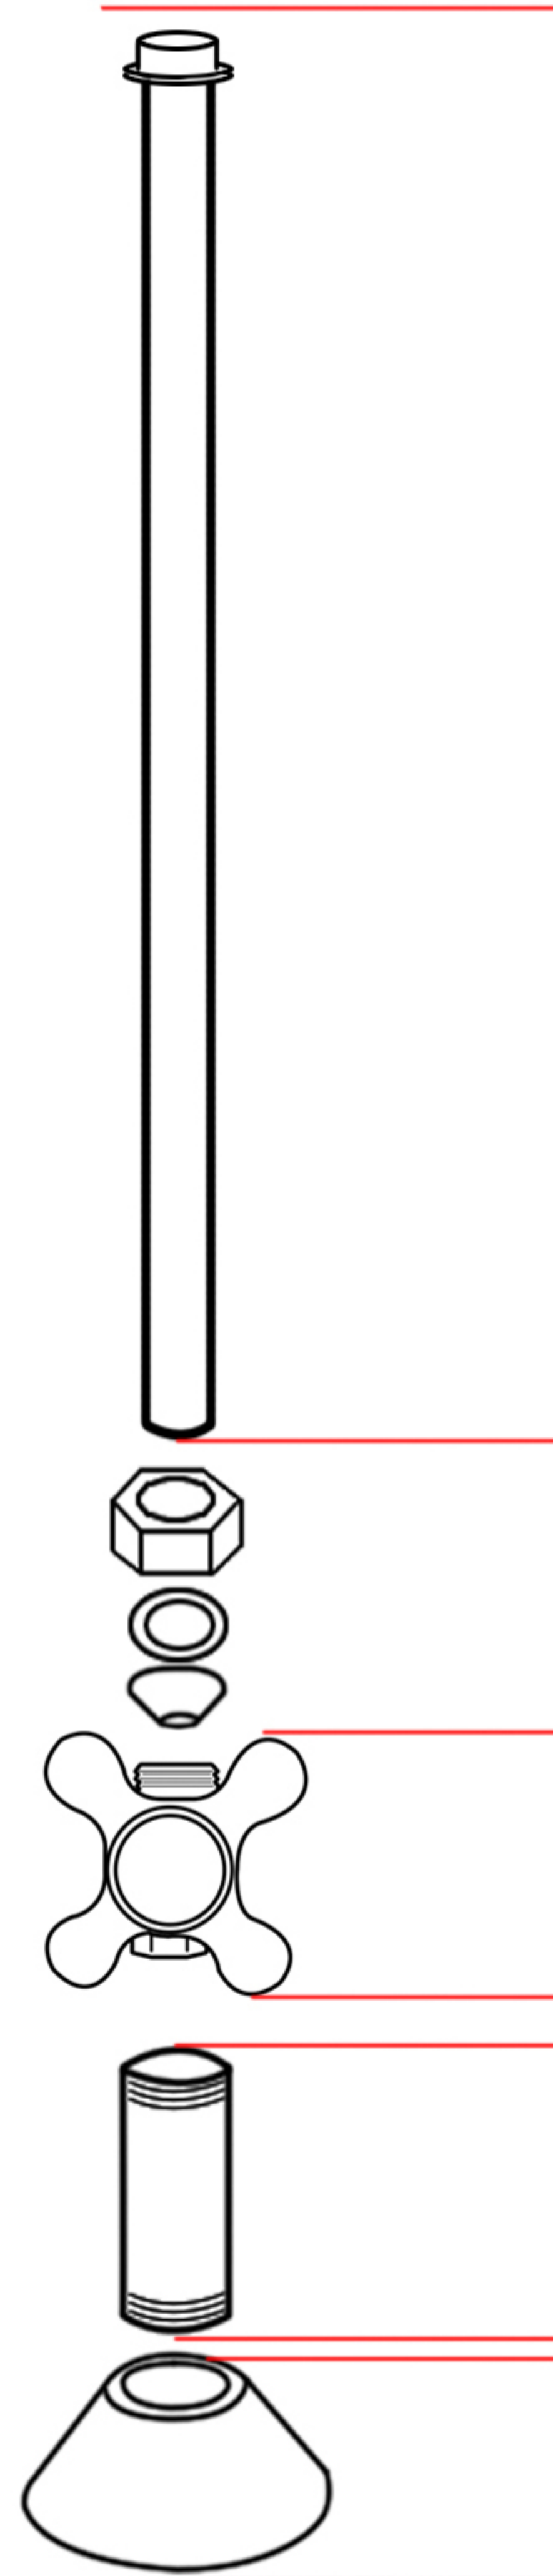

341

Waterlines

24" Waterline
1/2" Diameter
with 1 nut, washer, & gasket
Can be cut to fit

2" Cross Handle Valve
with 1 nut, washer, & gasket

3" Nipple

1 1/4" Height
2 1/4" Diameter
Escutcheon